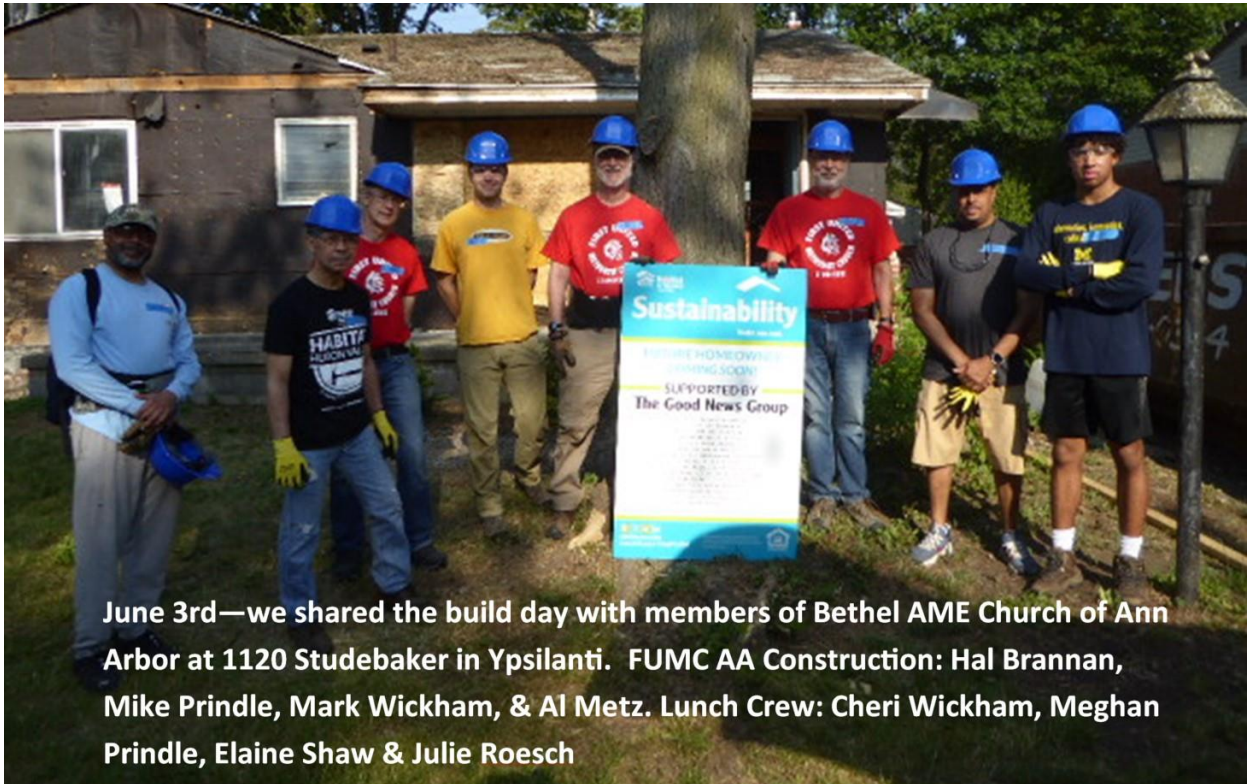

2023 FUMC AA GOOD NEWS GROUP / HABITAT CREWS

June 3rd—we shared the build day with members of Bethel AME Church of Ann Arbor at 1120 Studebaker in Ypsilanti. FUMC AA Construction: Hal Brannan, Mike Prindle, Mark Wickham, & Al Metz. Lunch Crew: Cheri Wickham, Meghan Prindle, Elaine Shaw & Julie Roesch

July 7—we worked at 966 Prospect in Ypsilanti. Construction Crew: Naomi & John Kaczor, Ruth Ann Church (kneeling), Hal Brannan, Al Metz, Steve Morehouse, Larry Engelhardt & Linda LaBarre. Lunch Crew: Julie Roesch, Elaine Shaw, Sue Seitz, & Gail Nicklowitz

July 29—we worked at 1093 DeSoto in Ypsilanti. Construction: Katie & Todd Pascoe, Mark Wickham, Joyce Combs, Mark Hansen, Ray Kelley, Jacob Render & Jess Dold (not pictured). Lunch Crew: Cheri Wickham, Sarah Allexan & Deanna Pennewitt.

Aug 19—we worked at 1120 Studebaker in Ypsilanti. Construction Crew: Jessica O'Neill, Sarah Batzer, Tim Jasina, Beth Pascoe, Stephanie & Jim Casey; kneeling: Josh Warn, Mark Wickham & Katie Pascoe. Lunch Crew: Cheri Wickham, Donna Wegryn & Beth Lipton